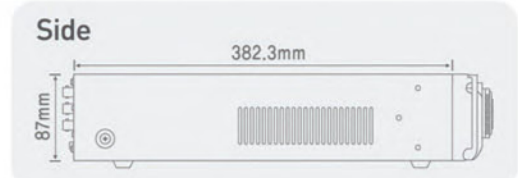

Dimensions