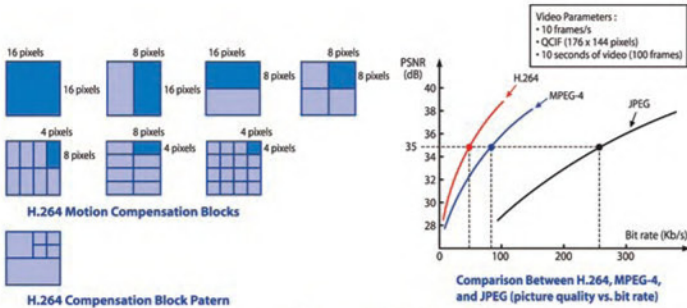

Art of Premium DVR

SR-2009P / SR-2016P