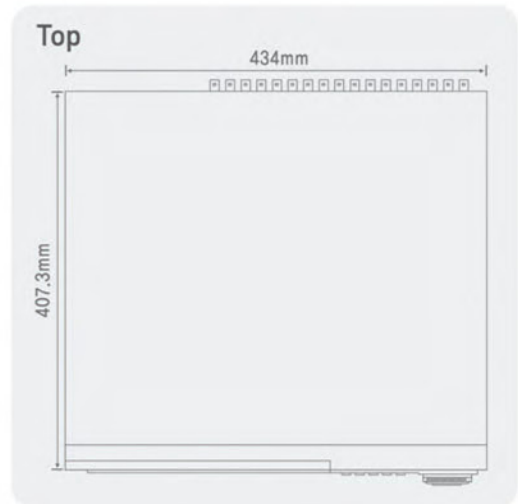

Dimensions