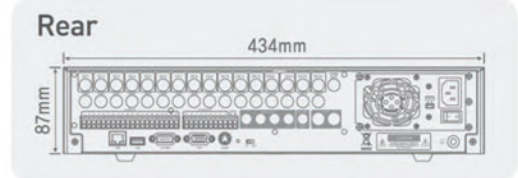

Dimensions