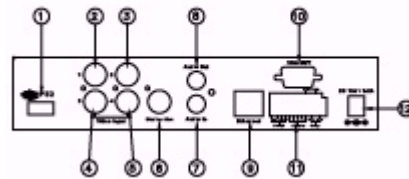

### Main Features

- 4 Channel Triplex DVR
- MPEG-4 Compression Format
- Full remote access via web browser
- Remote live streaming audio
- Mobile phone and PDA remote access
- Half D1 recording with up to 100PPS in CIF mode
- Graphic User Interface (GUI) with mouse control
- IR Remote Control
- USB Backup both Video and Audio
- VGA output(Optional)

Front Panel Layout

Back Panel Layout

### Specifications

Model No.	GT 804M	
<b>Video</b>		
Mode	Triplex	
Image System	NTSC	PAL
Live-Time Resolution	720 x 480	720 x 576
Live-Time Display Rate	4 x 30 Frame/Sec	4 x 25 Frame/Sec
Split Screen	1, 4	
Video Input	BNC x 4	
Video Output (BNC)	BNC x 1	
Video Output (VGA)	Yes (Optional)	
<b>Audio</b>		
Audio Input	RCA x 1	
Audio Output	RCA x 1	
Audio Backup	Yes	
Audio Streaming	Yes	
<b>Recording</b>		
Compression Type	MPEG4	
Recording Resolution (Half D1)	720 x 240	720 x 288
Recording Resolution (CIF)	360 x 240	360 x 288
Recording Rate (Half D1)	720 x 240 up to 30 PPS	720 x 288 up to 25 PPS
Recording Rate (CIF)	360 x 240 up to 120 PPS	360 x 288 up to 100 PPS
Recording Mode	Manual/Schedule	
<b>Playback &amp; Search</b>		
Playback Speed	Fast Forward x2, x8, x16, x32, x64	