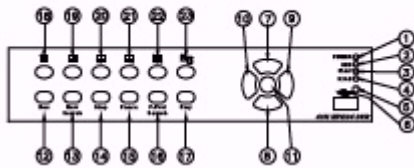

Front Panel Layout