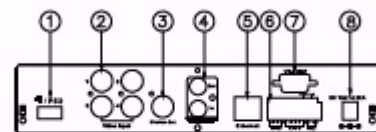

Front Panel Layout

1 IR Sensor For Remote Control	5 Direction Keys
2 Led Indicator	6 Enter Key
3 Function Keys	7 USB Port
4 Channel Keys	

Back Panel Layout

1 Mouse	5 Ethernet
2 Video Input	6 RS-485/ ALARM/ RELAY (Reserved)
3 Monitor Output	7 VGA D-SUB OUT
4 Audio In/Out	8 POWER

Specifications

Model No.	GT 804H	
Video		
Mode	Triplex	
Image System	NTSC	PAL
Live-Time Resolution	720 x 480	720 x 576
Live-Time Display Rate	4 x 30 Frame/Sec	4 x 25 Frame/Sec
Split Screen	1, 4	
Video Input	BNC x 4	
Video Output (BNC)	BNC x 1	
Video Output (VGA)	Yes	
Audio		
Audio Input	RCA x 1	
Audio Output	RCA x 1	
Audio Backup	Yes	
Audio Streaming	Yes	
Recording		
Compression Type	H.264	
Recording Resolution (Half D1)	720 x 240	720 x 288
Recording Resolution (CIF)	360 x 240	360 x 288
Recording Rate (Half D1)	720 x 240 up to 60 PPS	720 x 288 up to 50 PPS
Recording Rate (CIF)	360 x 240 up to 120 PPS	360 x 288 up to 100 PPS
Compression Rate	Low: 1 Kb Medium: 2.2 Kb High: 3.2 Kb Best: 6 Kb	
Recording Mode	Manual/Schedule	
Playback & Search		
Playback Speed	Fast Forward x2, x4, x6, x8 Fast Backward x2, x4, x6, x8 Field by Field Playback Pause	
Time Search	Yes	
Event Search	Yes	
Event List	3000 Records Per HDD (Maximum)	
OSD & Control Interface		
Title	8 Characters	
On Screen Display & Setup	Time / Date / Setup Menu	
Graphic User Interface (GUI)	Yes	
DVR Control Panel	Yes	
Mouse	Yes	
IR Remote Controller	Yes	
IE Browser	Yes	
Player	Yes	
Storage & Backup Device		
Internal HDD Support	SATA HDD x 1	
USB Backup	Yes	
Network		
Ethernet	Yes	
Ethernet Compression Format	H.264	
DDNS	Yes	
Email & FTP	Yes	
Network IP	Static / Dynamic / PPPoE	
Multi-Remote Client	Yes (4 clients at the same time available)	
PDA / Cell Phone Support	Yes (MPEG4)	
3GPP	Yes (MPEG4)	
Alarm		
Motion Detection	Yes	
Motion Detection Area	30 x 24 grids	