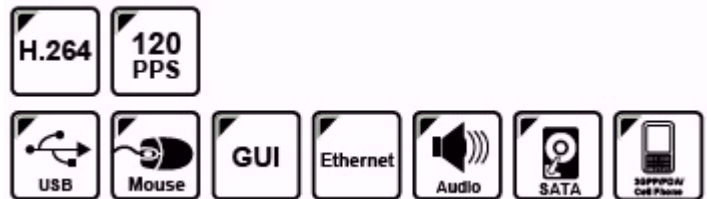

GT 804H

4 Channel DVR

with Remote Access, Audio Streaming & 3GPP Support

Main Features

- 4 Channel Triplex DVR
- H.264 Video Compression
- Up to 120 PPS
- Individual channel setup for recording rate & quality
- Full remote access via web browser
- Up to 4 fully independent remote connections
- Remote live streaming audio
- Mobile phone and PDA remote access
- Support CMS (Central Management System)/3 GPP
- Half D1 recording with upto 100PPS in CIF mode
- Graphic User Interface (GUI) with mouse control
- IR Remote Control
- USB Backup both Video and Audio
- VGA Output

Front Panel Layout

1 IR Sensor For Remote Control	5 Direction Keys
2 Led Indicator	6 Enter Key
3 Function Keys	7 USB Port
4 Channel Keys	

Back Panel Layout

1 Mouse	5 Ethernet
2 Video Input	6 RS-485/ ALARM/ RELAY (Reserved)
3 Monitor Output	7 VGA D-SUB OUT
4 Audio In/Out	8 POWER